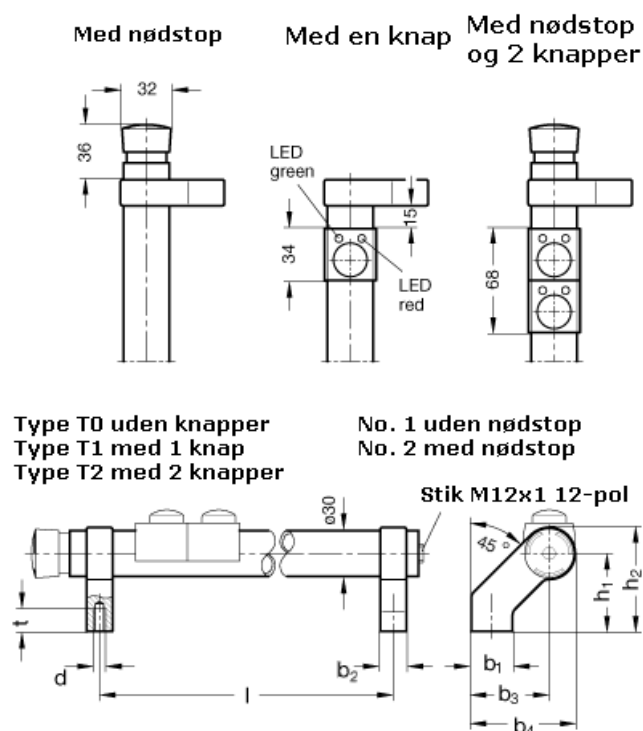

Article number: 201024030002

Description: E+G Tubular handles with switches
GN 332-300-SW-T0-2

Measures

b1 = 27	t = 15
b2 = 17	
b3 = 51	
b4 = 68	
d = M 8	
h1 = 51	
h2 = 68	
l = 300	